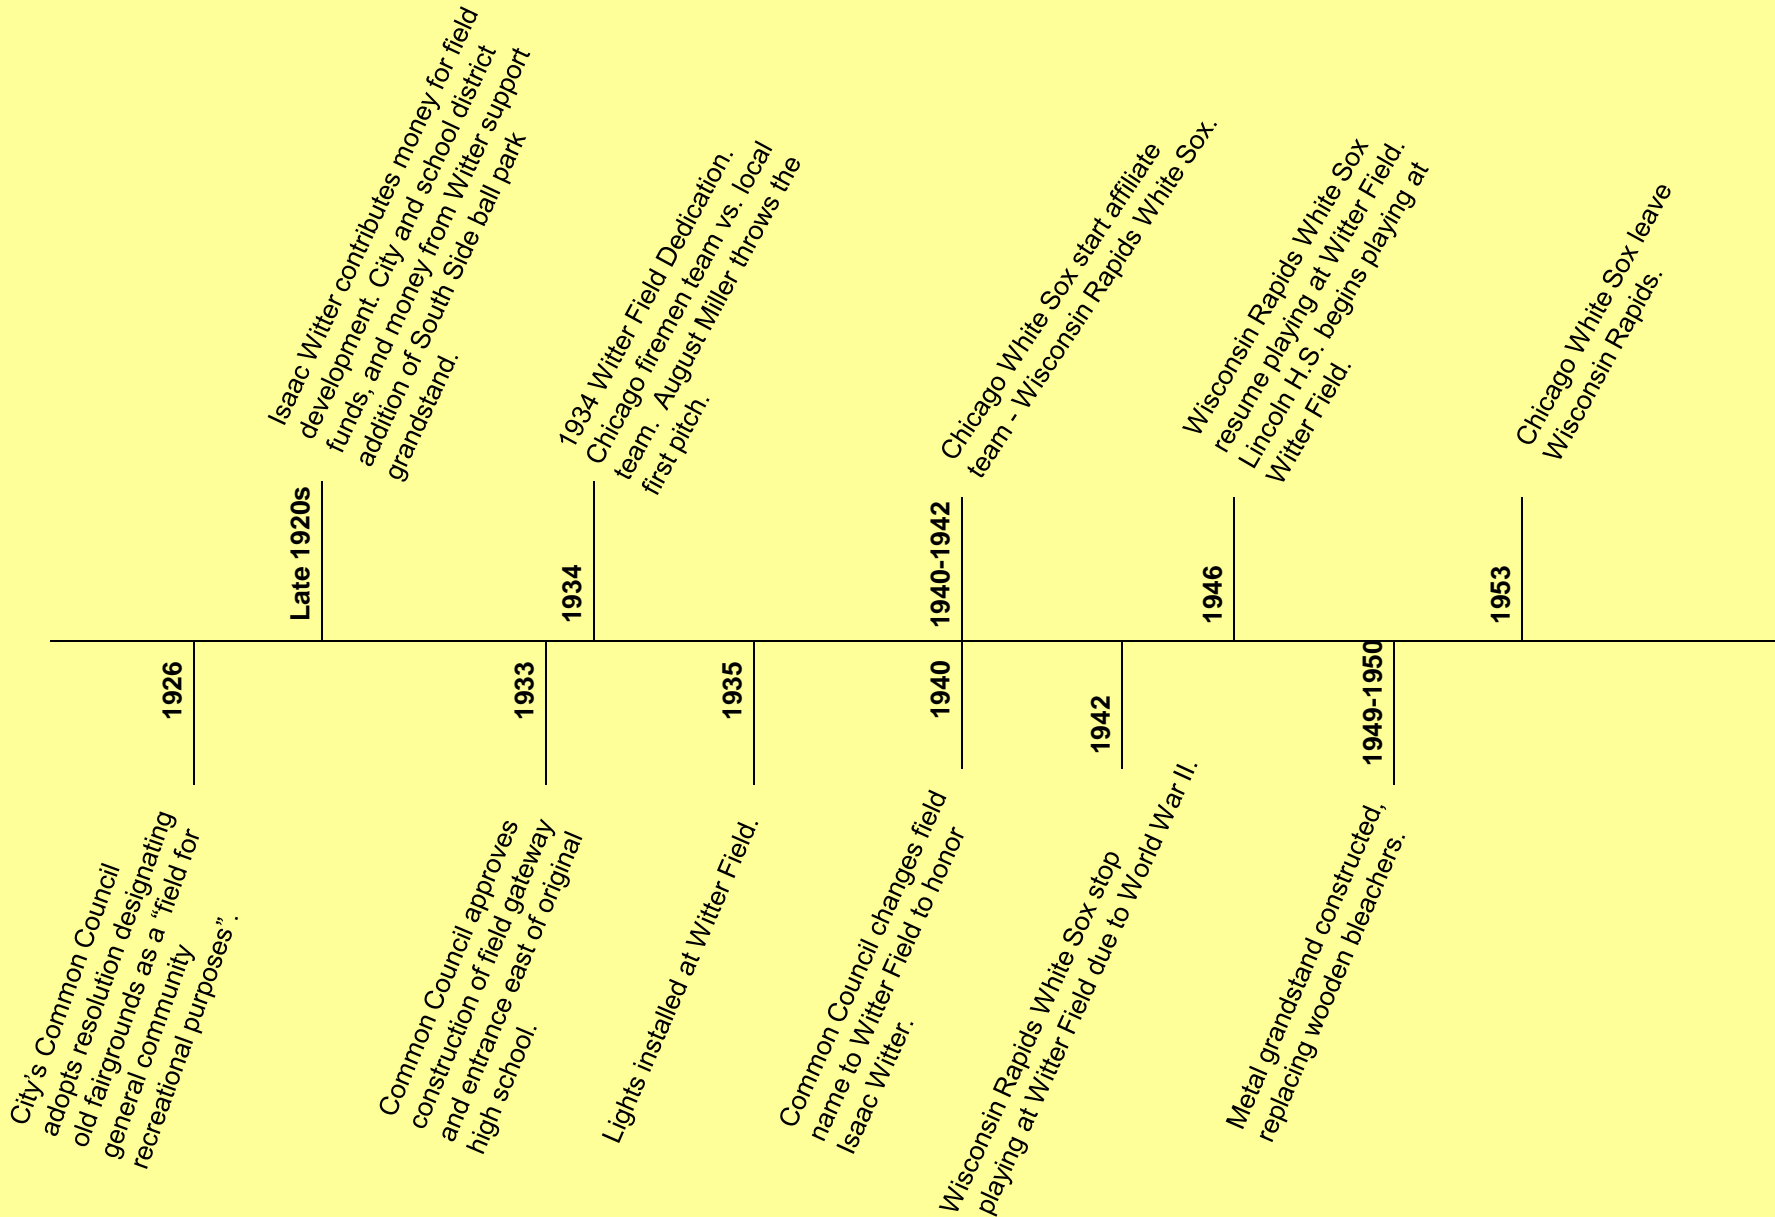

Wisconsin Rapids Witter Field & Baseball Timeline 1840 – 1902

Wisconsin Rapids Witter Field & Baseball Timeline 1926 – 1953

Wisconsin Rapids Witter Field & Baseball Timeline 1963 – 1980

Wisconsin Rapids Witter Field & Baseball Timeline 1983 – 2010