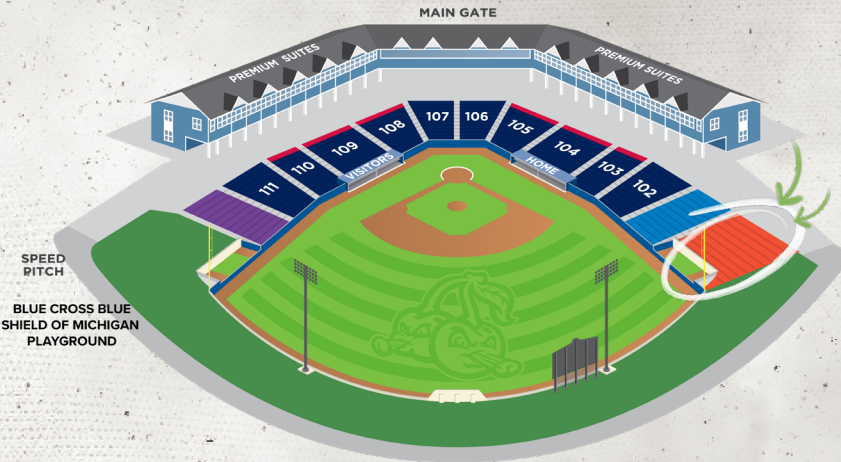

# 2024 TRVERSE CITY PIT SPITTERS BULLPEN TERRACE

Make Bullpen Terrace, our most spacious party deck, the location for your next company event or group outing. When renting this space, groups of 20 or more can enjoy a 90-minute all-you-can-eat buffet and private bar throughout the game. This deck is located directly behind the Pit Spitters bullpen, making it the perfect place to get close to the action while pitchers warm up!

**PRICE: \$37/ADULT \$30/CHILD**

*Child is 12 and under. Pricing includes your game ticket and a 90 minute all-you-can-eat buffet*