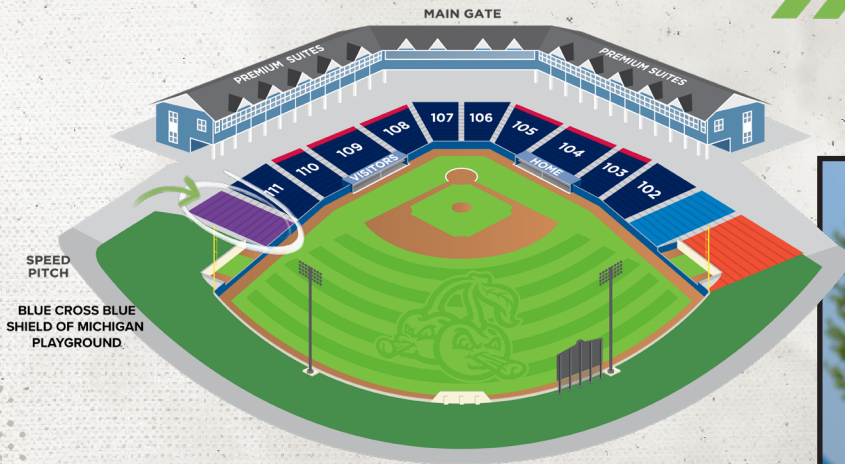

CALL US TODAY TO BOOK OR FOR MORE INFO | 231-943-0100